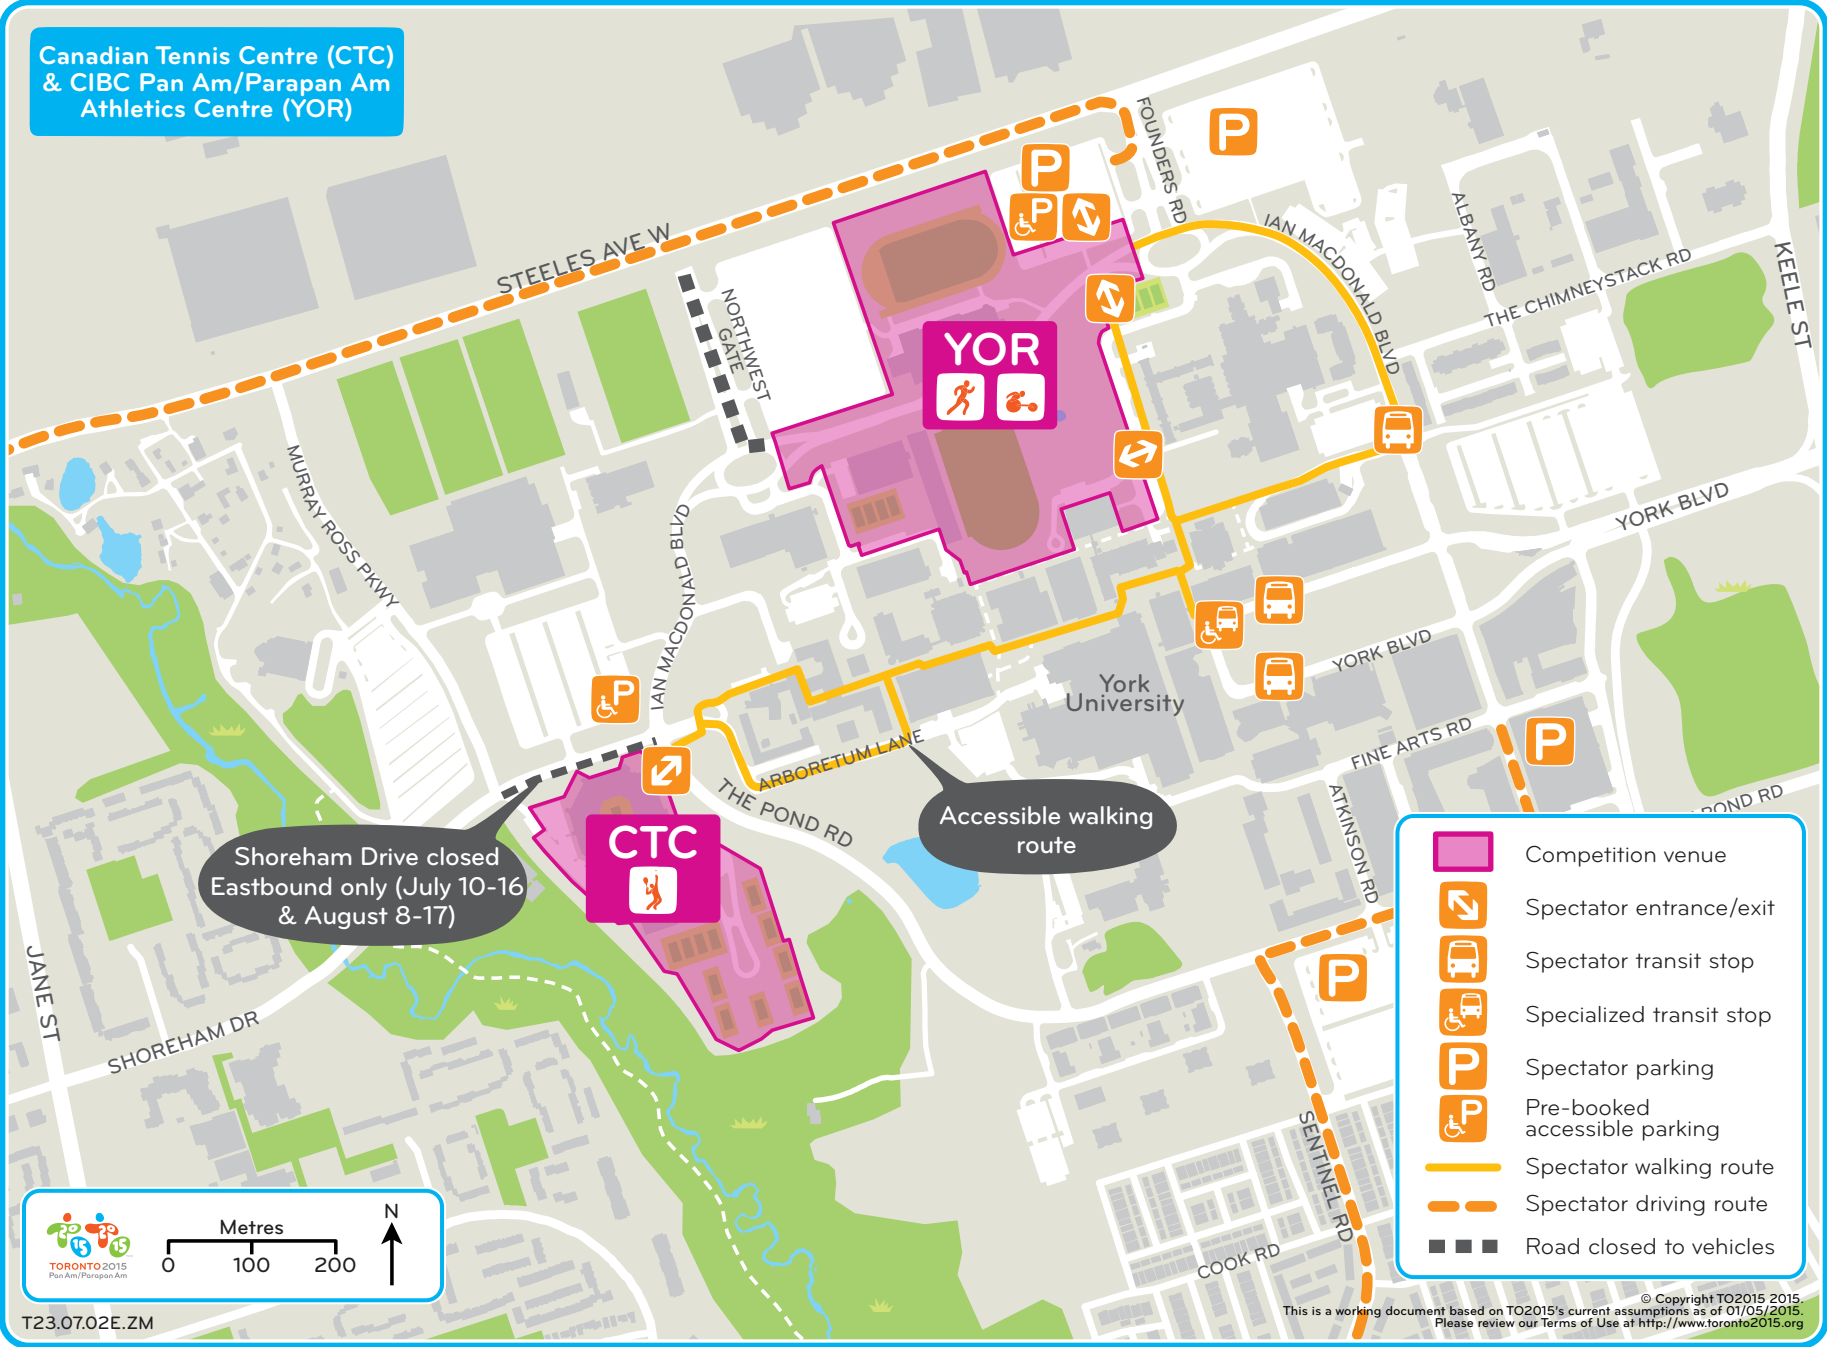

Canadian Tennis Centre (CTC)  
 & CIBC Pan Am/Parapan Am  
 Athletics Centre (YOR)

Shoreham Drive closed  
 Eastbound only (July 10-16  
 & August 8-17)

Accessible walking  
 route

- Competition venue
- Spectator entrance/exit
- Spectator transit stop
- Specialized transit stop
- Spectator parking
- Pre-booked accessible parking
- Spectator walking route
- Spectator driving route
- Road closed to vehicles