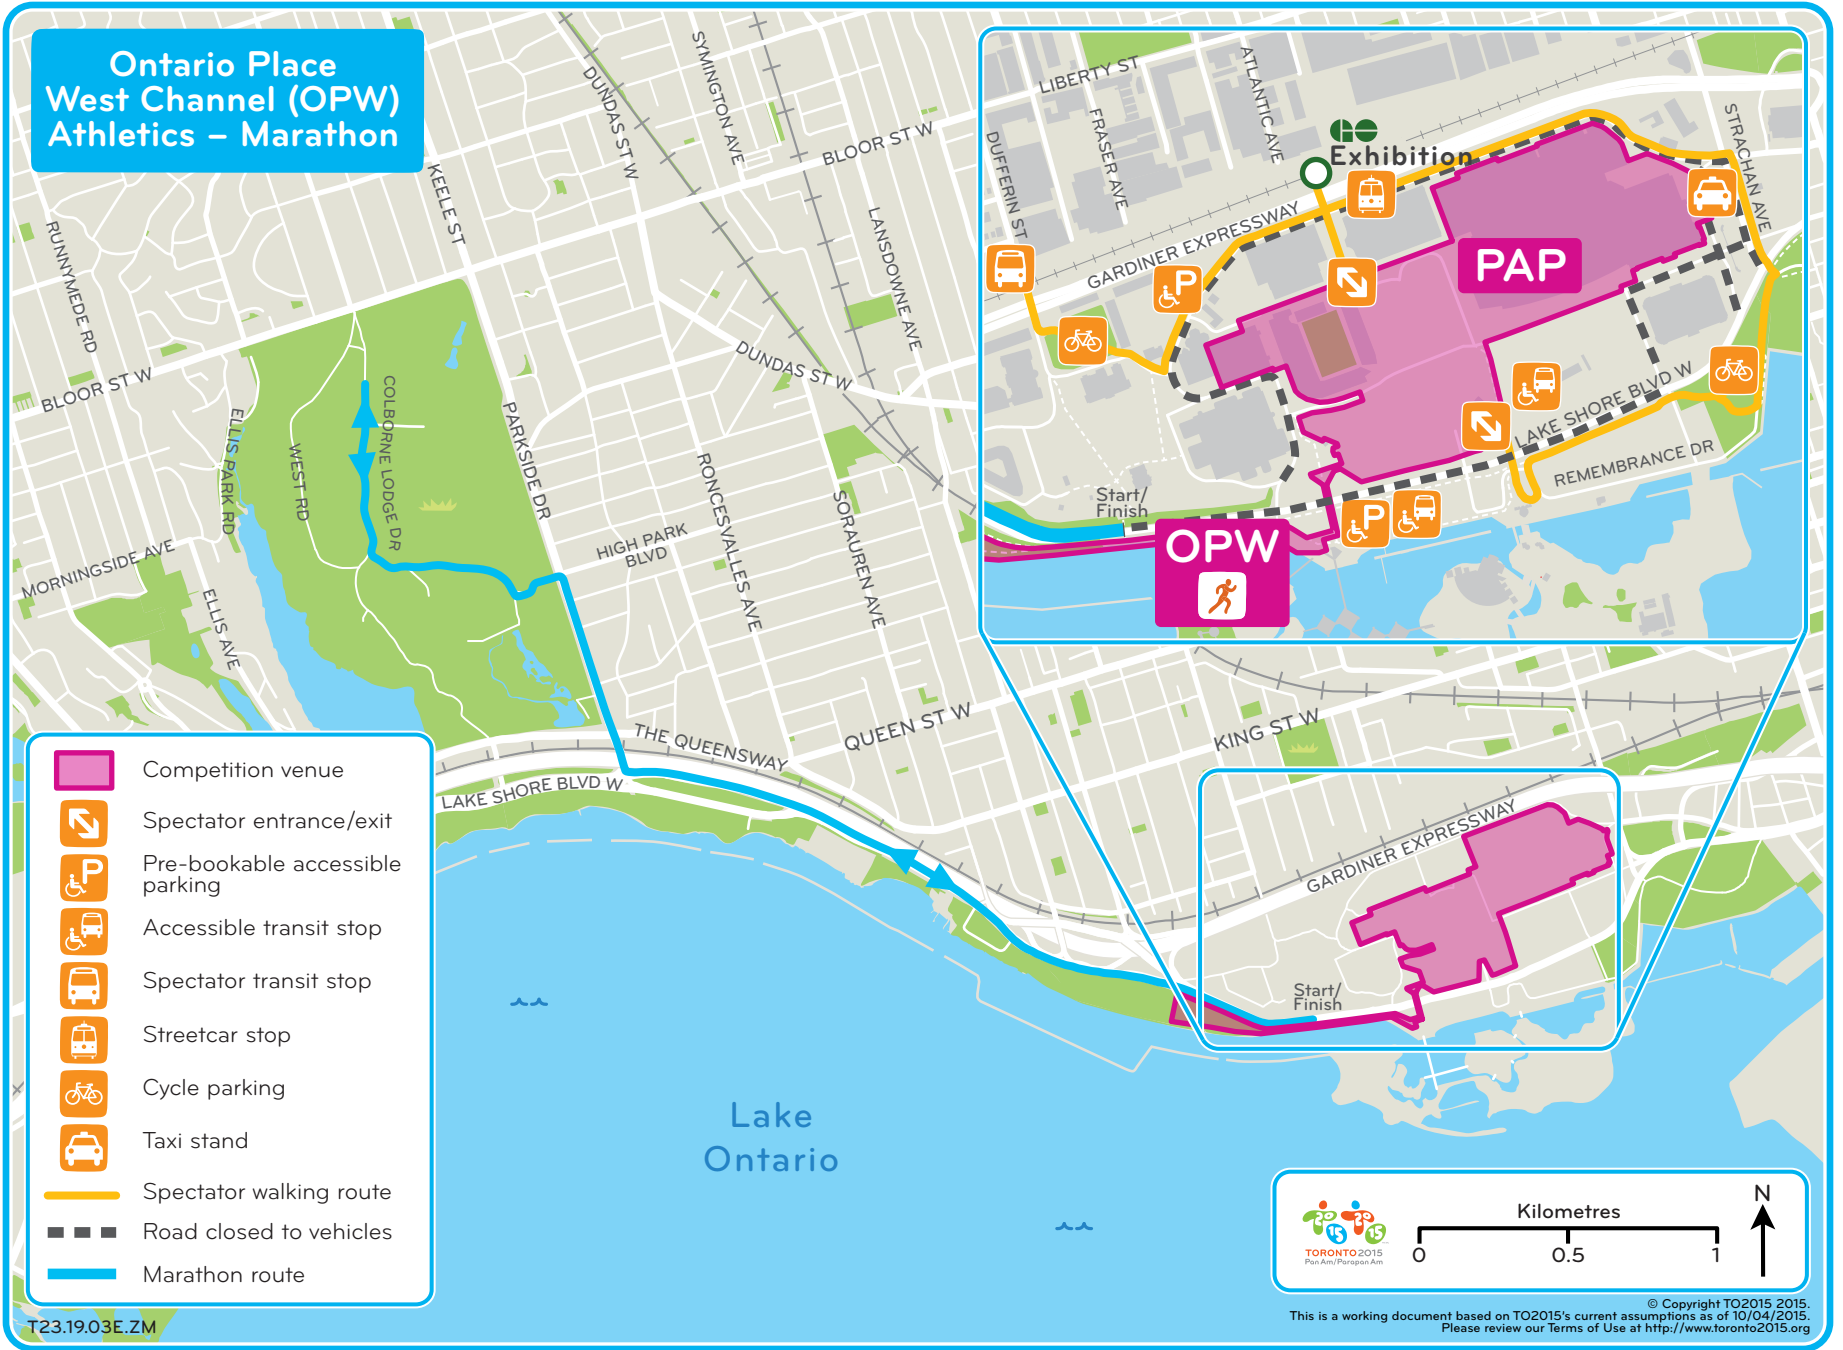

# Ontario Place West Channel (OPW) Athletics – Marathon

-  Competition venue
-  Spectator entrance/exit
-  Pre-bookable accessible parking
-  Accessible transit stop
-  Spectator transit stop
-  Streetcar stop
-  Cycle parking
-  Taxi stand
-  Spectator walking route
-  Road closed to vehicles
-  Marathon route

Kilometres
N

0
0.5
1